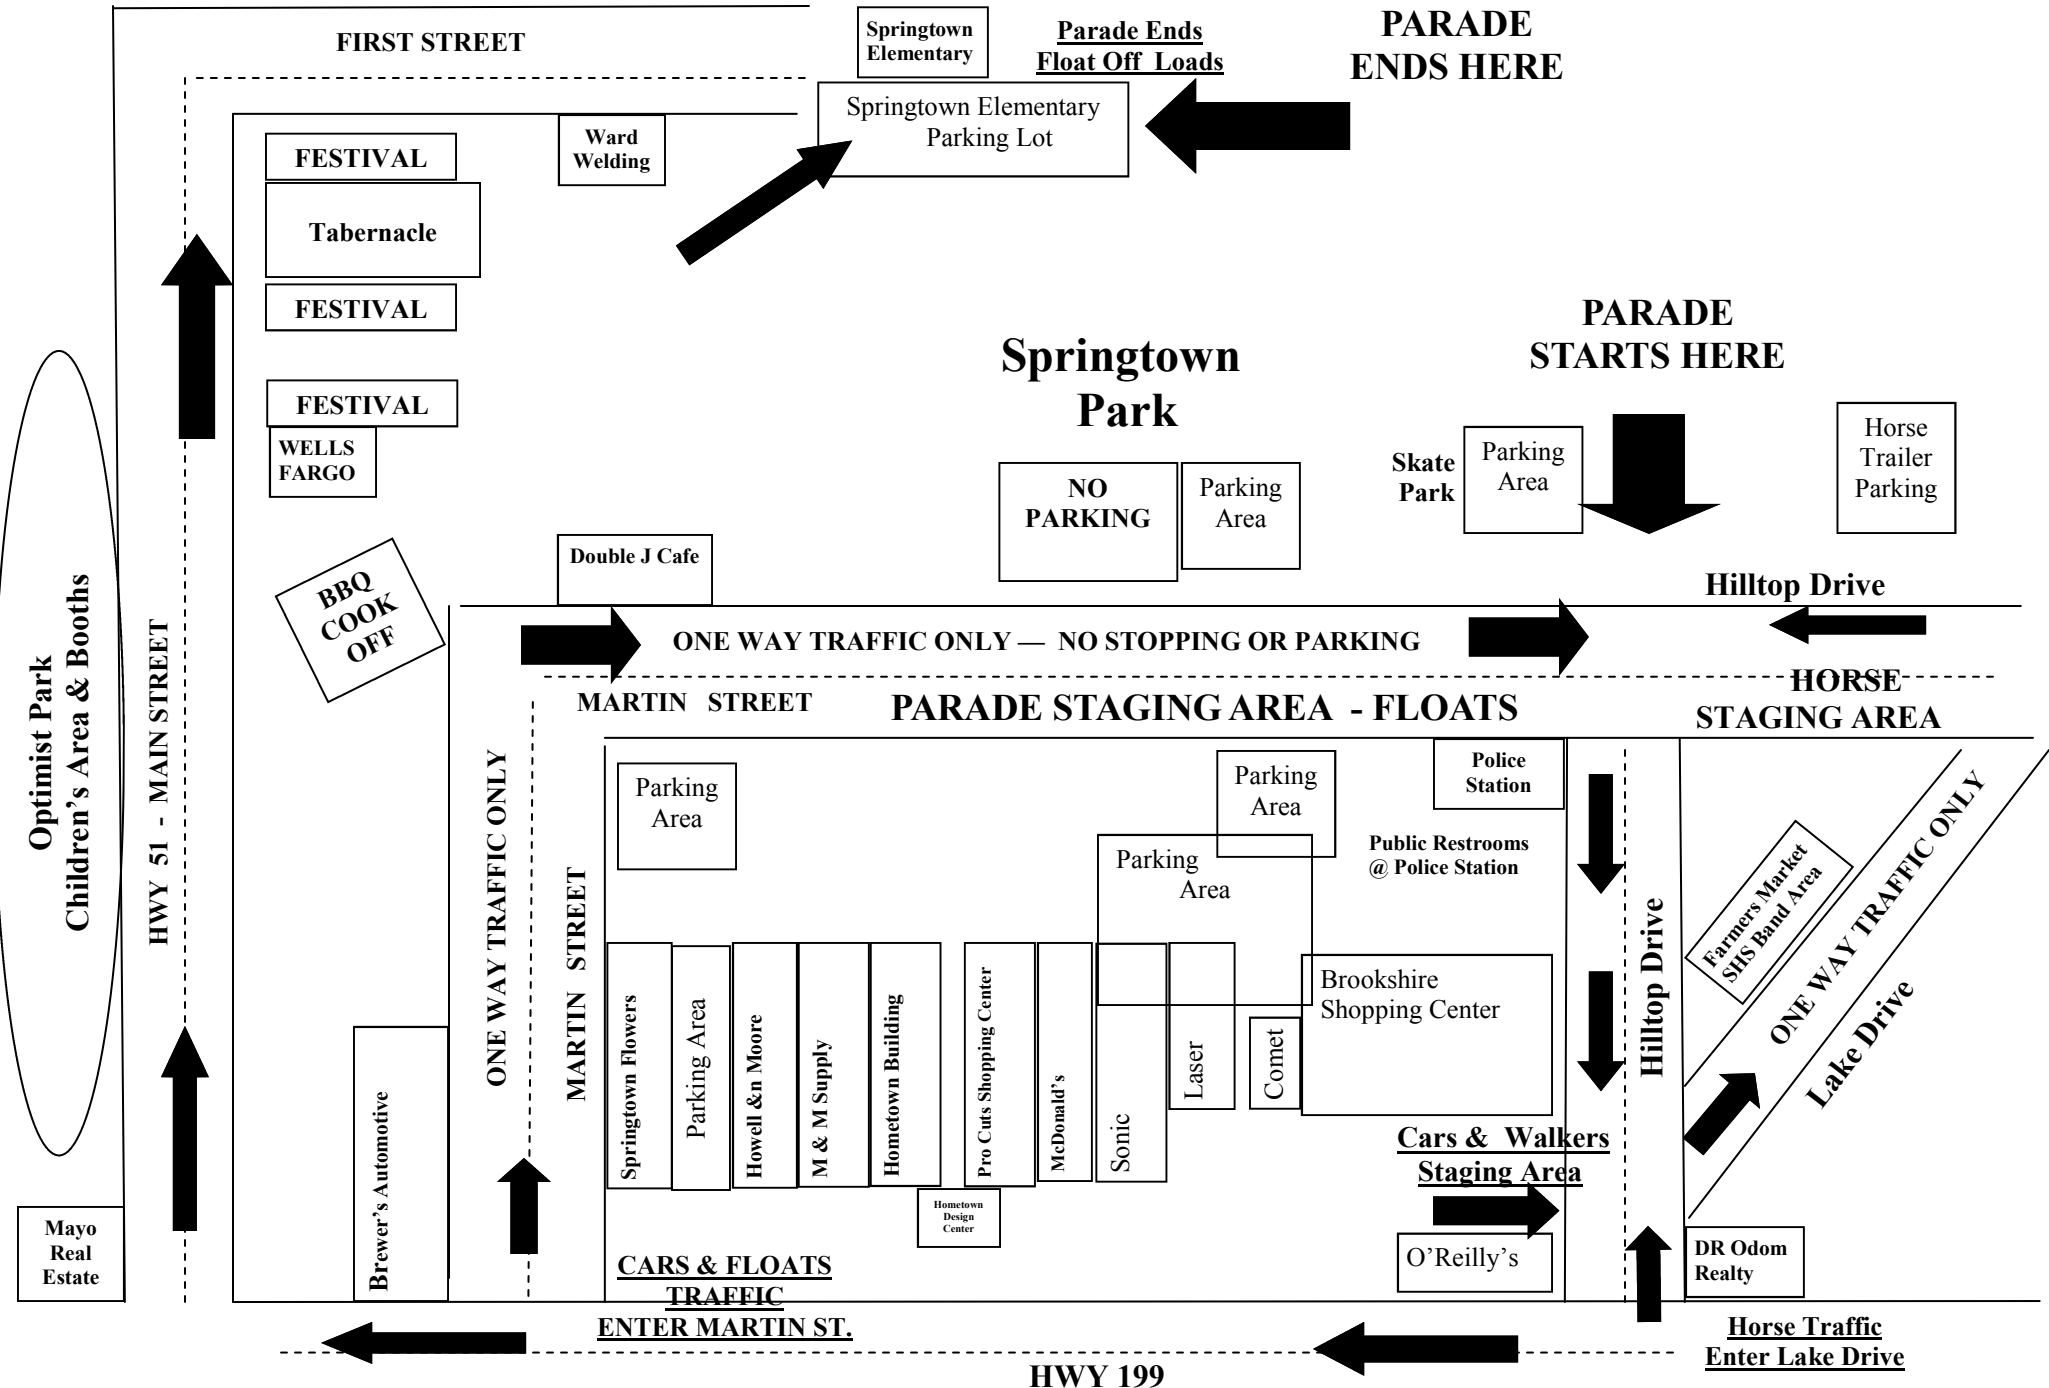

2008 WILD WEST PARADE—STAGING & ROUTE MAP Saturday, September 20th—10 a.m.

Wild West Parade